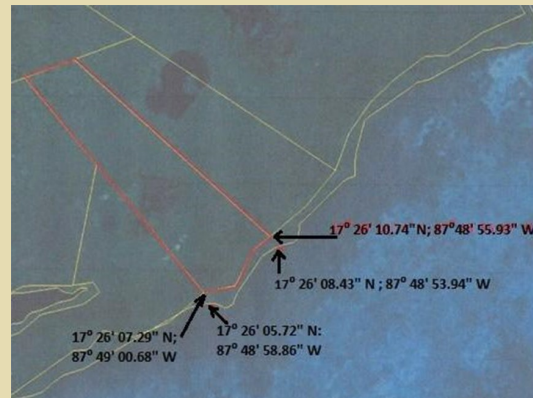

## About the Property:

- Situated along the east coast of the Turneffe Islands , 20 miles off the coast of Belize City.
- measures approximately 123.8 M x 635 M x 613 M x 155 M of Sea Frontage.
- The property has potential for Resort Development as there are already two other well-known resorts in the vicinity, namely: Turneffe Island Resort and the Blackbird Caye Resort.