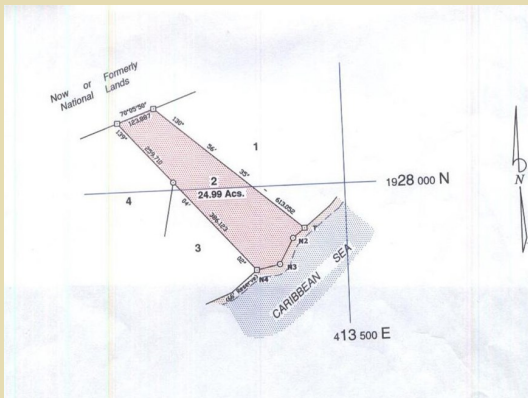

## About the Property:

- Situated along the east coast of the Turneffe Islands , 20 miles off the coast of Belize City.
- measures approximately 123.8 M x 635 M x 613 M x 155 M of Sea Frontage.
- The property has potential for Resort Development as there are already two other well-known resorts in the vicinity, namely: Turneffe Island Resort and the Blackbird Caye Resort.