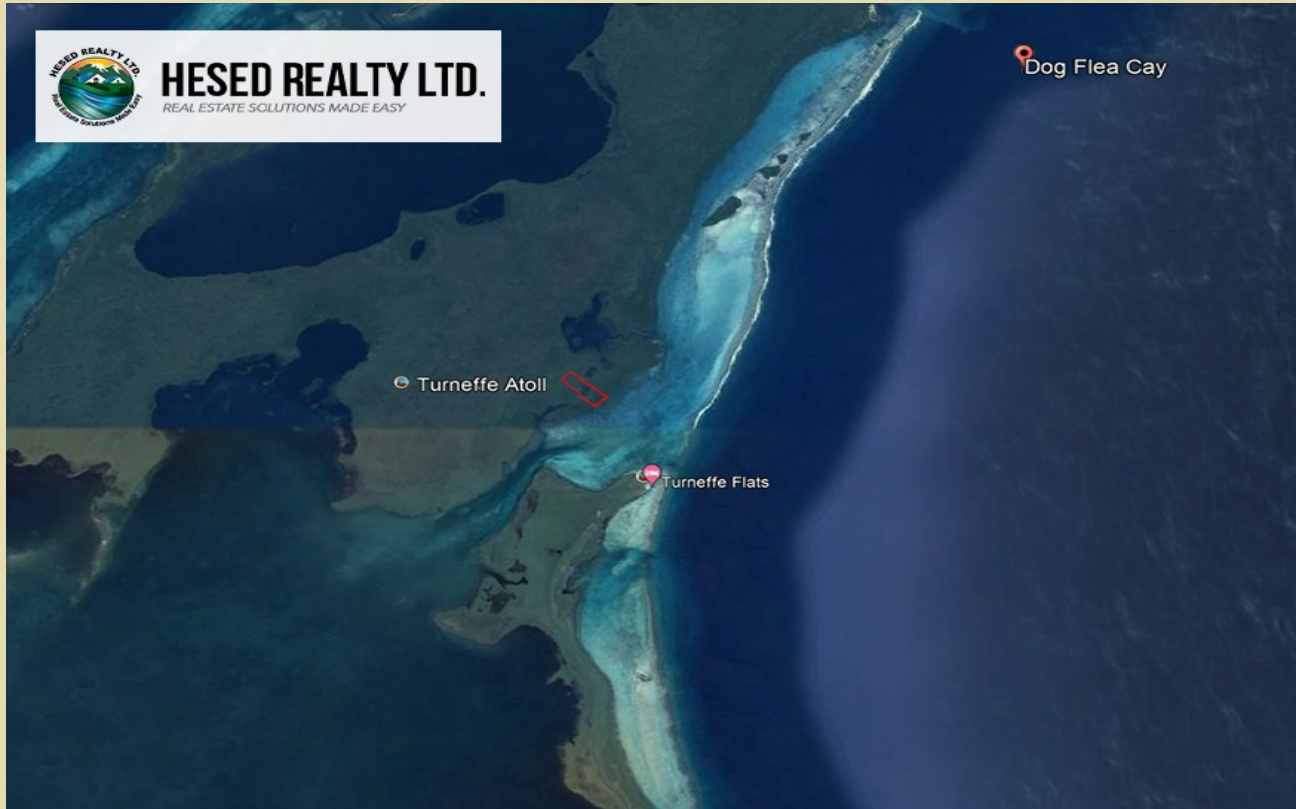

# 24.99 Acres on Turneffe Atoll

Offered At:

**USD \$400,000**

## About the Property:

- Situated along the east coast of the Turneffe Islands , 20 miles off the coast of Belize City.
- measures approximately 123.8 M x 635 M x 613 M x 155 M of Sea Frontage.
- The property has potential for Resort Development as there are already two other well-known resorts in the vicinity, namely: Turneffe Island Resort and the Blackbird Caye Resort.